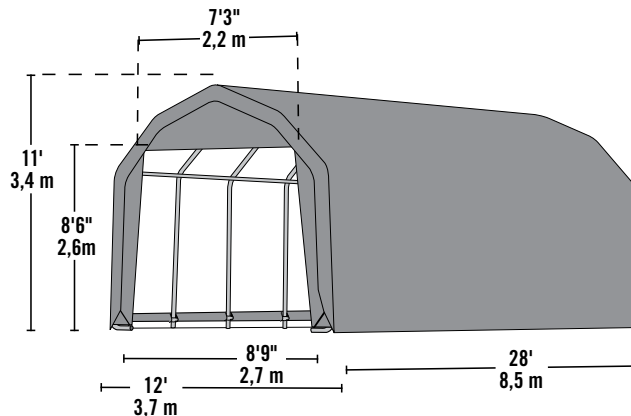

12 x 28 x 11 BARN FRAME

ShelterLogic®
GARAGE
PROGRAM

12 x 20 x 11 model shown

SHELTER FEATURES

Bolt Frame

ShelterLock™

Ratchet Tite™

UV treated fabric

Steel foot plates

Actual frame dimensions are 12 ft. **W** x 28 ft. **L** x 11 ft. **H**

All-steel DuPont™ thermoset baked on powder-coated finish resists rust and corrosion.

Our patent-pending **ShelterLock™ Stabilizer Block** at every rib connection adds *rock-solid strength and stability to frame.*

Universal steel foot plates for easy and solid connection to ground anchors, cement or pony walls.

FRAME SIZE OPTIONS AND SPECS

12 ft. W x 28 ft. L x 11 ft. H 3,7 m W x 8,5 m L x 3,4 m H

2 in. / 5,1 cm All steel frame
30 in. / 76,2 cm Auger anchors
(2) Double zippered front door panels
(2) Pull-Eaze™ Roll-Up Door Kits
(1) ShelterVent™ Kit
Additional anchors sold separately

Box 2: 47.2 x 18.5 x 10.8 in.
120 x 47 x 28 cm

Box 3&4: 47 x 17.7 x 5.9 in.
120 x 45 x 15 cm

Box 5: 28.3 x 9.8 x 6.1 in.
72 x 25 x 16 cm

Box 6: 47.2 x 21.7 x 7.1 in.
120 x 55 x 18 cm

WARRANTY INFO

Cover, end panels and frame are covered by a 1 year warranty.