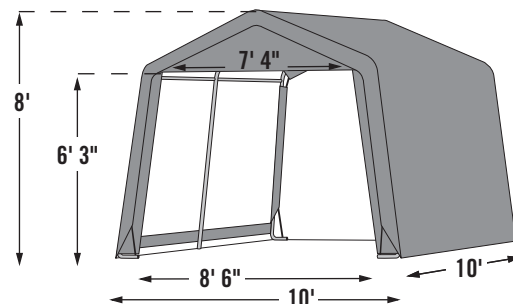

Shed & Storage Series

Shed-in-a-Box® 10' x 10' x 8' - Gray

Big Features. Best Value.

- The 10' x 10' x 8' Shed-in-a-Box® is designed for easy set-up, portability and value. Built with a high grade steel, every frame tube and connector goes through a proprietary 13 step Rhino Shield surface preparation process.
- 1-3/8" all steel frame with compact 3-rib design, bonded with Dupont™ thermoset baked on powder-coated finish prevents chipping, peeling, rust and corrosion.
- **Patent Pending** ShelterLock™ stabilizers ensure rock solid stability. Delivers a stable, more durable shelter.
- Triple-layer, heat bonded, rip-stop, waterproof, enhanced weave polyethylene cover. UV-treated inside and out with added fade blockers, anti-aging, anti-fungal agents resulting in a cover that withstands the elements.
- High profile white interior creates enhanced illumination.
- Rugged Ratchet Tite™ Tensioning System provides simple installation while keeping cover tight to frame.

Great For: Motorcycles, ATVs, Lawn/Garden, Tractors, Snowmobiles, Bulk Storage

- One full color graphic retail package.

ShelterLogic®

We've Got You Covered.™
North America's #1 Shelter Manufacturer.

Model #70333

Package Includes:

- (1) 10' x 10' x 8' 1-3/8" All steel frame
- (1) Gray fitted cover
- (1) Double zippered front door
- (1) Solid rear door panel
- (6) ShelterLock™ Stabilizing Blocks
- (4) 15" auger anchors
- Steel foot plates
- Easy step-by-step instructions

Packaging Specifications:

- Pallet Qty: 10
- Container qty: 484
- Total box weight: 89.13 lbs.
- Box dimensions: 43.7 x 20.28 x 7.28 in.